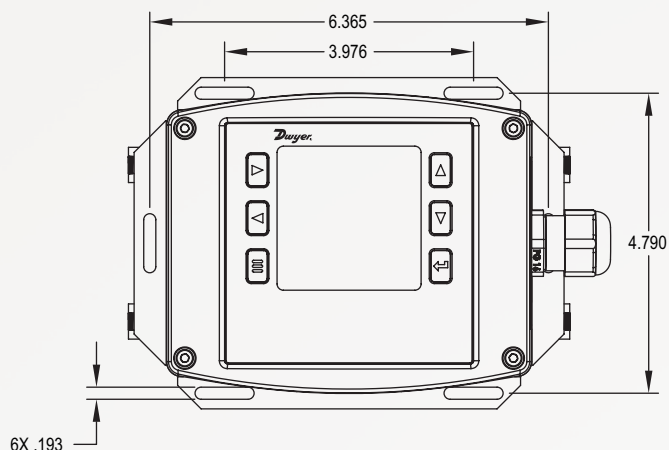

SERIES A-IEF | REMOTE DISPLAY FOR SERIES IEF AND IEFB

Full functional display
A-IEF-FDSP-RM

Indicator display
A-IEF-IDSP-RM

Shown with IEF-HN-CND and
A-IEF-VLV-BR accessory valve

FEATURES/BENEFITS

- Full functional display can be used to set up the IEF/IEFB and adjust the settings if it is installed in a hard-to-reach location
- Indicator display makes it convenient to read process values if the meter is inaccessible
- Varying cable lengths of up to 100 ft (30 m) allows for flexible installation on a wall or pipe mount
- Easy to install and wire in the field

DESCRIPTION

The **Series A-IEF Remote Display** can be installed almost anywhere near a Series IEF flow transmitter or IEFB thermal energy meter. Both the indicator display (A-IEF-IDSP-RM) and the full functional display (A-IEF-FDSP-RM) have a maximum display cable length of 100 ft (30 m) to permit easy viewing of flow readings. The full functional display allows for convenient adjustment of configuration settings and allows the user to save the IEF or IEFB configuration settings to a computer for printing.

SPECIFICATIONS

Temperature Limits	Ambient: -20 to 160°F (-29 to 71°C); Storage: -40 to 185°F (-40 to 85°C).
Display	3.3" diagonal graphic LCD. Backlight (full display only).
Enclosure Material Housing	Powder coated die cast aluminum.
Enclosure Rating	NEMA 4X (IP66).
Electrical Connection	Removable terminal blocks, #22 AWG (100 ft (30 m) max).
Mounting	Wall or pipe mount.
Mounting Orientation	Any orientation.
Weight	2.46 lbs (1.12kg).
Agency Approvals	CE.

DIMENSIONS

WIRING DIAGRAM

HOW TO ORDER

Use the **bold** characters from the chart below to construct a product code.

ACCESSORIES

Model	Description
A-IEF-CBL-50	Plenum rated cable 50 ft (15.2 m)

SELLABLE PARTS