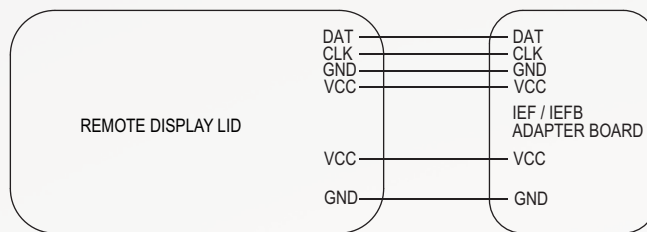

DIMENSIONS

WIRING DIAGRAM

HOW TO ORDER

Use the **bold** characters from the chart below to construct a product code.

ACCESSORIES

Model	Description
A-IEF-CBL-50	Plenum rated cable 50 ft (15.2 m)

SELLABLE PARTS

Model	Description
A-IEF-LID	IEF blank replacement lid assembly

ORDER ONLINE TODAY!

dwyer-inst.com/Product/SeriesA-IEF

DWYER INSTRUMENTS, INC.

©Copyright 2020 Dwyer Instruments, Inc.
Printed in U.S.A. 4/20

DS-A-IEF Rev. 1

Important Notice: Dwyer Instruments, Inc. reserves the right to make changes to or discontinue any product or service identified in this publication without notice. Dwyer advises its customers to obtain the latest version of the relevant information to verify, before placing any orders, that the information being relied upon is current.