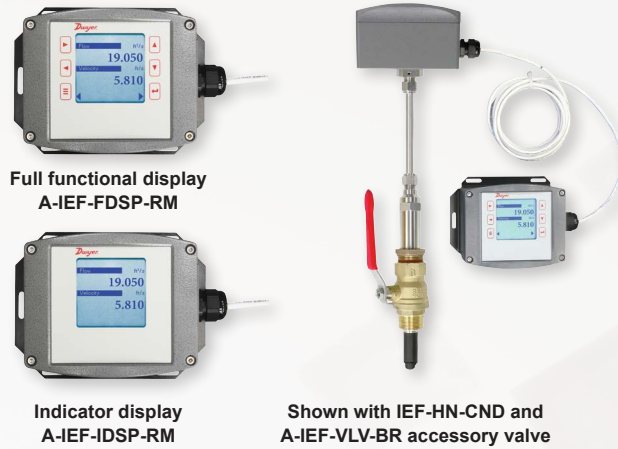

SERIES A-IEF | REMOTE DISPLAY FOR SERIES IEF AND IEFB

Full functional display
A-IEF-FDSP-RM

Indicator display
A-IEF-IDSP-RM

Shown with IEF-HN-CND and
A-IEF-VLV-BR accessory valve

FEATURES/BENEFITS

- Full functional display can be used to set up the IEF/IEFB and adjust the settings if it is installed in a hard-to-reach location
- Indicator display makes it convenient to read process values if the meter is inaccessible
- Varying cable lengths of up to 100 ft (30 m) allows for flexible installation on a wall or pipe mount
- Easy to install and wire in the field

DESCRIPTION

The **Series A-IEF Remote Display** can be installed almost anywhere near a Series IEF flow transmitter or IEFB thermal energy meter. Both the indicator display (A-IEF-IDSP-RM) and the full functional display (A-IEF-FDSP-RM) have a maximum display cable length of 100 ft (30 m) to permit easy viewing of flow readings. The full functional display allows for convenient adjustment of configuration settings and allows the user to save the IEF or IEFB configuration settings to a computer for printing.

SPECIFICATIONS

Temperature Limits	Ambient: -20 to 160°F (-29 to 71°C); Storage: -40 to 185°F (-40 to 85°C).
Display	3.3" diagonal graphic LCD. Backlight (full display only).
Enclosure Material Housing	Powder coated die cast aluminum.
Enclosure Rating	NEMA 4X (IP66).
Electrical Connection	Removable terminal blocks, #22 AWG (100 ft (30 m) max).
Mounting	Wall or pipe mount.
Mounting Orientation	Any orientation.
Weight	2.46 lbs (1.12kg).
Agency Approvals	CE.